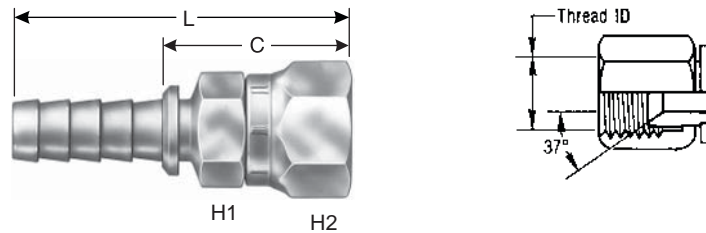

Male Pipe (NPTF - 30° Cone Seat) - Stainless Steel

Descr.	Prod. No.	⊖			H1	H2	L		C		Std. Pack
		"	mm				"	mm	"	mm	
STANDARD PACK											
4-4MPSS	7362-00045	1/4	6.4	1/4-18	9/16	—	2.22	56.4	1.18	30.0	1
6-6MPSS	7362-00065	3/8	9.5	3/8-18	11/16	—	2.22	56.4	1.20	30.5	1
8-8MPSS	7362-00085	1/2	12.7	1/2-14	7/8	—	2.89	73.4	1.45	36.8	1
12-12MPSS	7362-00125	3/4	19.1	3/4-14	1 1/16	—	3.21	81.5	1.50	38.1	1
16-16MPSS	7362-00165	1	25.4	1-11 1/2	1 3/8	—	3.69	93.7	1.91	48.5	1

Female JIC 37° Flare Swivel - Stainless Steel

Descr.	Prod. No.	⊖			H1	H2	L		C		Std. Pack
		"	mm				"	mm	"	mm	
STANDARD PACK											
6-6FJX-SS	7362-01075	3/8	9.7	9/16-18	5/8	3/4	2.23	56.6	1.22	31.0	1
12-12FJX-SS	7362-01135	3/4	19.1	1 1/16-12	1 1/16	1 1/4	3.41	86.6	1.71	43.4	1
16-16FJX-SS	7362-01165	1	25.4	1 5/16-12	1 3/8	1 1/2	3.66	93.0	1.95	49.5	1