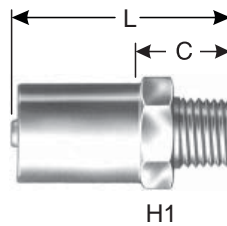

Male Special Grease Fitting

Descr.	Prod. No.	⊖		🌀	H1	H2	L		C		Std. Pack
		"	mm		"	"	"	mm	"	mm	
STANDARD PACK											
3-2MPG	7334-32445	3/16	4.8	1/8-27	9/16	—	1.34	34.0	.56	14.2	1
3-2MPGB	7334-37925	3/16	4.8	1/8-27	9/16	—	1.34	34.0	.78	19.8	1
BULK PACK											
3-2MPGBXBULK	7334-3792	3/16	4.8	1/8-27	9/16	—	1.34	34.0	.78	19.8	1000
3-2MPGXBULK	7334-3244	3/16	4.8	1/8-27	9/16	—	1.34	34.0	.56	14.2	1000