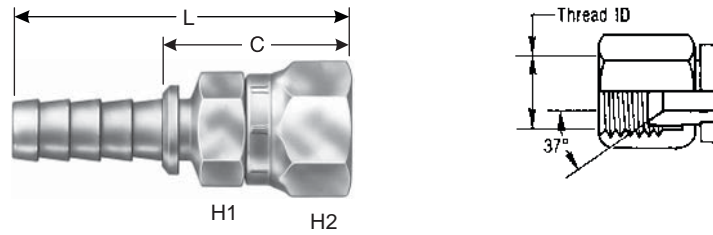

Female JIC 45° Flare Swivel

Descr.	Prod. No.	⊖			H1	H2	L		C		Std. Pack
		"	mm		"	"	"	mm	"	mm	
STANDARD PACK											
3C2-4FJX45S	7303-01005	3/16	4.8	7/16-20	1/2	9/16	2.80	71.1	1.71	43.4	1