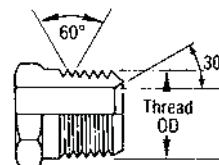

Descr.	Prod. No.	Ø		Thread	H1	H2	L		C		Std. Pack
		"	mm				"	mm	"	mm	
STANDARD PACK											
3-2MPX	7334-36335	3/16	4.8	1/8-27	1/2	—	2.40	61.0	1.31	33.3	1

EQUIPMENT

HOSE/CPLG. SELECTION

GLOBAL SPIRAL COUPLINGS

PCM/PCS FERRULES

MEGACRIMP COUPLINGS

POWER CRIMP COUPLINGS

LOW PRESSURE COUPLINGS

POLARSEAL COUPLINGS

C14 COUPLINGS

PCTS THERMO-PLASTIC COUPLINGS

FIELD ATTACHABLE G1 & G2 COUPLINGS

FIELD ATTACHABLE C5 COUPLINGS

SURELOK AIR BRAKE COUPLINGS

QUICK DISCONNECT COUPLERS

NEW BALL VALVES

ACCESSORIES

EQUIPMENT AND PARTS