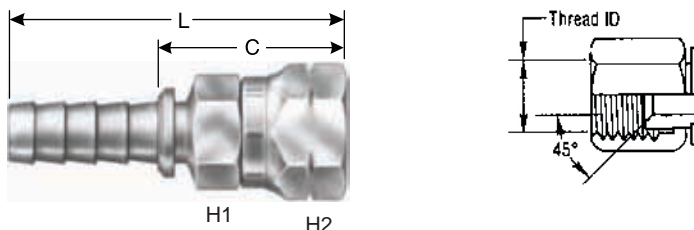

Female SAE 45° Flare Swivel - Stainless Steel

Descr.	Prod. No.	⊖		🌀	H1	H2	L		C		Std. Pack
		"	mm		"	"	"	mm	"	mm	
STANDARD PACK											
6-6FSX-SS	7362-01065	3/8	9.7	5/8-18	5/8	3/4	2.23	56.6	1.22	31.0	1
12-12FSX-SS	7362-01125	3/4	19.1	1 1/16-14	1 1/16	1 1/4	3.41	86.6	1.71	43.4	1

Power Crimp® One Non-Skive Ferrules - Stainless Steel

Descr.	Prod. No.	L		⊖		Std. Pack
		"	mm	"	mm	
STANDARD PACK						
4PC1F-M2SS	7362-51045	1.20	30.5	.72	18.4	1
6PC1F-M2SS	7362-51065	1.20	30.5	1.06	26.9	1