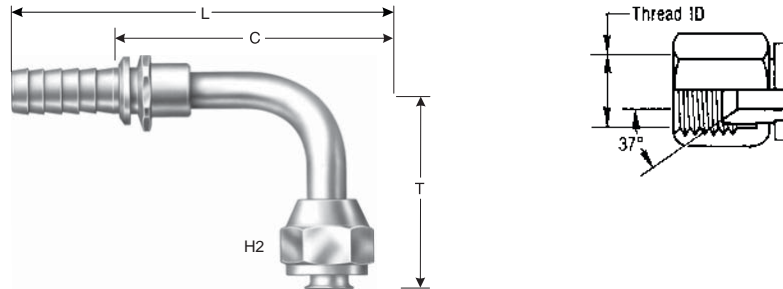

Female JIC 37° Flare Swivel - 90° Bent Tube

Descr.	Prod. No.	⊖			H1	H2	T	L		C		Std. Pack	
		"	mm		"	"	"	mm	"	mm	"		mm
STANDARD PACK													
3C2-4FJX90S	7303-01505	3/16	4.8	7/16-20	—	9/16	.68	17.3	2.54	64.5	1.45	36.8	1
BULK PACK													
3C2-4FJX90SXBULK	7303-0150	3/16	4.8	7/16-20	—	9/16	.68	17.3	2.54	64.5	1.45	36.8	25