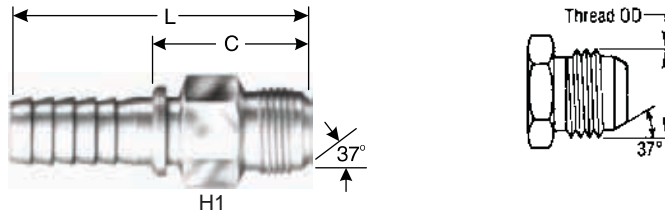

Male JIC 37° Flare

Descr.	Prod. No.	⊖		🌀	H1	H2	L		C		Std. Pack
		"	mm		"	"	"	mm	"	mm	
STANDARD PACK											
3-4MJ	7334-36235	3/16	4.8	7/16-20	1/2	—	2.09	53.1	1.00	25.4	1