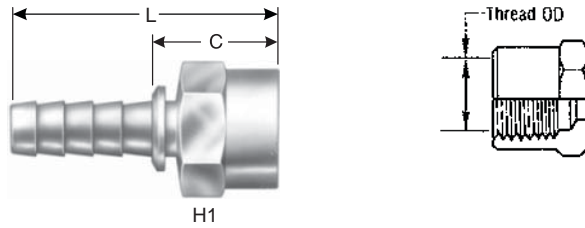

EQUIPMENT AND PARTS

Power Crimp® Couplings

Female Pipe (NPTF - Without 30° Cone Seat)

Descr.	Prod. No.	⊖		🌀	H1	H2	L		C		Std. Pack
		"	mm		"	"	"	mm	"	mm	
STANDARD PACK											
3-2FP	7334-36225	3/16	4.8	1/8-27	9/16	—	1.85	47.0	.76	19.3	1