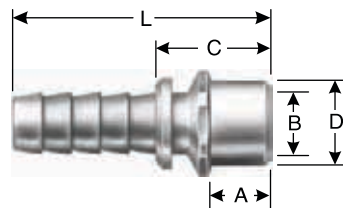

Female Braze-On Stems

Descr.	Prod. No.	⊖		B	A	D		L		C		Std. Pack
		"	mm	"	"	"	mm	"	mm	"	mm	
STANDARD PACK												
3-4FBO	7305-09135	3/16	4.8	.25	1/4	.56	14.2	1.76	44.7	.68	17.3	1
4-4FBO	7305-09145	1/4	6.4	.25	1/4	.56	14.2	1.67	42.4	.58	14.7	1
4-5FBO	7305-09165	1/4	6.4	.32	3/8	.56	14.2	1.67	42.4	.58	14.7	1
6-6FBO	7334-36755	3/8	9.5	.38	3/8	.75	19.1	1.72	43.7	.70	17.8	1
6-8FBO	7305-29165	3/8	9.5	.50	3/8	.88	22.4	1.72	43.7	.70	17.8	1
8-8FBO	7305-39145	1/2	12.7	.50	3/8	.88	22.4	2.20	55.9	.76	19.3	1