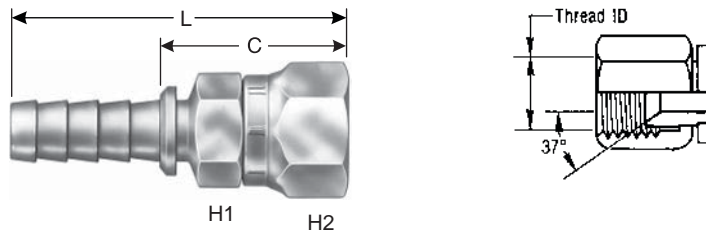

EQUIPMENT AND PARTS

Power Crimp® Couplings

Female Pipe (NPTF - Without 30° Cone Seat)

Descr.	Prod. No.	⊖		🌀	H1	H2	L		C		Std. Pack
		"	mm		"	"	"	mm	"	mm	
STANDARD PACK											
3-2FP	7334-36225	3/16	4.8	1/8-27	9/16	—	1.85	47.0	.76	19.3	1

Male JIC 37° Flare

Descr.	Prod. No.	⊖		🌀	H1	H2	L		C		Std. Pack
		"	mm		"	"	"	mm	"	mm	
STANDARD PACK											
3-4MJ	7334-36235	3/16	4.8	7/16-20	1/2	—	2.09	53.1	1.00	25.4	1

Female JIC 37° Flare Swivel

Descr.	Prod. No.	⊖		🌀	H1	H2	L		C		Std. Pack
		"	mm		"	"	"	mm	"	mm	
STANDARD PACK											
3-3FJX	7334-36315	3/16	4.8	3/8-24	1/2	9/16	2.20	55.9	1.11	28.2	1
3-4FJX	7334-36325	3/16	4.8	7/16-20	1/2	9/16	2.21	56.1	1.12	28.4	1
BULK PACK											
3-4FJX XBULK	7334-3632	3/16	4.8	7/16-20	1/2	9/16	2.21	56.1	1.12	28.4	550
24-24FJX XBULK	7303-8924	1 1/2	38.1	1 7/8-12	2	2 1/4	5.10	129.5	2.46	62.5	25
32-32FJX XBULK	7303-9924	2	50.8	2 1/2-12	2 1/2	2 7/8	6.45	163.8	2.92	74.2	12