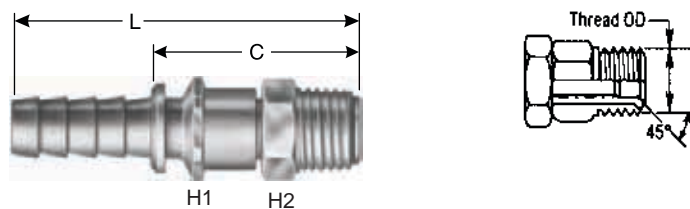

SAE Male Inverted Swivel

Descr.	Prod. No.	⊖			H1	H2	L		C		Std. Pack
		"	mm		"	"	"	mm	"	mm	
STANDARD PACK											
3C2-3MIX	7303-02995	3/16	4.8	3/8-24	1/2	3/8	2.67	67.8	1.58	40.1	1

EQUIPMENT

HOSE/CPLG. SELECTION

GLOBALSPIRAL COUPLINGS

PCM/PCS FERRULES

MEGACRIMP COUPLINGS

POWER CRIMP COUPLINGS

LOW PRESSURE COUPLINGS

POLARSEAL COUPLINGS

C14 COUPLINGS

PCTS THERMO-PLASTIC COUPLINGS

FIELD ATTACHABLE G1 & G2 COUPLINGS

FIELD ATTACHABLE C5 COUPLINGS

SURELOK AIR BRAKE COUPLINGS

QUICK DISCONNECT COUPLERS

NEW BALL VALVES

ACCESSORIES

EQUIPMENT AND PARTS