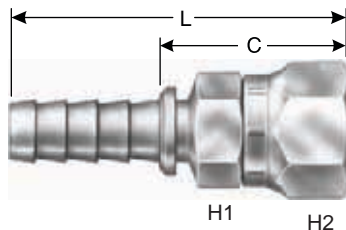

LOW PRESSURE COUPLINGS

POLARSEAL COUPLINGS

C14 COUPLINGS

PCTS THERMO-PLASTIC COUPLINGS

FIELD ATTACHABLE G1 & G2 COUPLINGS

FIELD ATTACHABLE C5 COUPLINGS

SURELOK AIR BRAKE COUPLINGS

QUICK DISCONNECT COUPLERS

NEW BALL VALVES

ACCESSORIES

EQUIPMENT AND PARTS

Dual Seat Female JIC 37°/SAE 45° Flare Swivel - Stainless Steel

Descr.	Prod. No.	⊖		🌀	H1	H2	L		C		Std. Pack
		"	mm		"	"	"	mm	"	mm	
STANDARD PACK											
4-4FJSX-SS	7362-01045	1/4	6.4	7/16-20	1/2	9/16	2.15	54.6	1.07	27.2	1
8-8FJSX-SS	7362-01085	1/2	12.7	3/4-16	13/16	7/8	2.82	71.6	1.38	35.1	1
10-10FJSX-SS	7362-01105	5/8	15.8	7/8-14	15/16	1 3/32	3.06	77.7	1.62	41.2	1