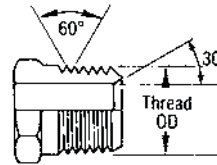

Descr.	Prod. No.	Ø		Thread	H1	H2	L		C		Std. Pack
		"	mm				"	mm	"	mm	
STANDARD PACK											
3-2MP	7334-36215	3/16	4.8	1/8-27	1/2	—	2.03	51.6	.94	23.9	1
3-4MP	7334-36245	3/16	4.8	1/4-18	9/16	—	2.22	56.4	1.13	28.8	1
BULK PACK											
3-2MPXBULK	7334-3621	3/16	4.8	1/8-27	1/2	—	2.03	51.6	.94	23.9	600
3-4MPXBULK	7334-3624	3/16	4.8	1/4-18	9/16	—	2.22	56.4	1.13	28.8	600