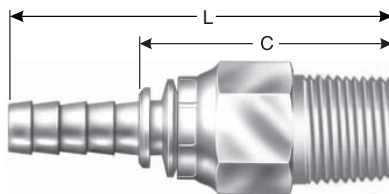

Power Crimp® One Non-Skive Ferrules - Stainless Steel - Cont'd

Descr.	Prod. No.	L		Ø		Std. Pack
		"	mm	"	mm	
8PC1F-M2SS	7362-51085	1.47	37.3	1.06	26.9	1
10PC1F-M2SS	7362-51105	1.47	37.3	1.21	30.8	1
12PC1F-M2SS	7362-51125	1.69	42.9	1.35	34.3	1
16PC1F-M2SS	7362-51165	1.69	42.9	1.93	49.1	1

Male Pipe (NPTF - 30° Cone Seat)

H1

Descr.	Prod. No.	Ø		Thread	H1	H2	L		C		Std. Pack
		"	mm				"	mm	"	mm	
STANDARD PACK											
3-2MP	7334-36215	3/16	4.8	1/8-27	1/2	—	2.03	51.6	.94	23.9	1
3-4MP	7334-36245	3/16	4.8	1/4-18	9/16	—	2.22	56.4	1.13	28.8	1
BULK PACK											
3-2MPXBULK	7334-3621	3/16	4.8	1/8-27	1/2	—	2.03	51.6	.94	23.9	600
3-4MPXBULK	7334-3624	3/16	4.8	1/4-18	9/16	—	2.22	56.4	1.13	28.8	600

Male Pipe Swivel (NPTF - Without 30° Cone Seat)

NOT TO BE USED AS A LIVE SWIVEL.

H1

Descr.	Prod. No.	Ø		Thread	H1	H2	L		C		Std. Pack
		"	mm				"	mm	"	mm	
STANDARD PACK											
3-2MPX	7334-36335	3/16	4.8	1/8-27	1/2	—	2.40	61.0	1.31	33.3	1