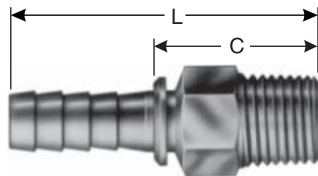

Male Pipe (NPTF - 30° Cone Seat)

H1