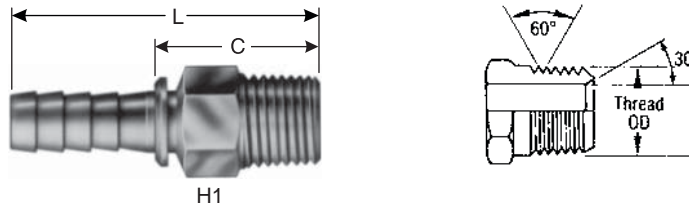

Male Pipe (NPTF - 30° Cone Seat) - Stainless Steel

Descr.	Prod. No.	⊖			H1	H2	L		C		Std. Pack
		"	mm				"	mm	"	mm	
STANDARD PACK											
4-4MPSS	7362-00045	1/4	6.4	1/4-18	9/16	—	2.22	56.4	1.18	30.0	1
6-6MPSS	7362-00065	3/8	9.5	3/8-18	11/16	—	2.22	56.4	1.20	30.5	1
8-8MPSS	7362-00085	1/2	12.7	1/2-14	7/8	—	2.89	73.4	1.45	36.8	1
12-12MPSS	7362-00125	3/4	19.1	3/4-14	1 1/16	—	3.21	81.5	1.50	38.1	1
16-16MPSS	7362-00165	1	25.4	1-11 1/2	1 3/8	—	3.69	93.7	1.91	48.5	1

Female JIC 37° Flare Swivel - Stainless Steel

Descr.	Prod. No.	⊖			H1	H2	L		C		Std. Pack
		"	mm				"	mm	"	mm	
STANDARD PACK											
6-6FJX-SS	7362-01075	3/8	9.7	9/16-18	5/8	3/4	2.23	56.6	1.22	31.0	1
12-12FJX-SS	7362-01135	3/4	19.1	1 1/16-12	1 1/16	1 1/4	3.41	86.6	1.71	43.4	1
16-16FJX-SS	7362-01165	1	25.4	1 5/16-12	1 3/8	1 1/2	3.66	93.0	1.95	49.5	1